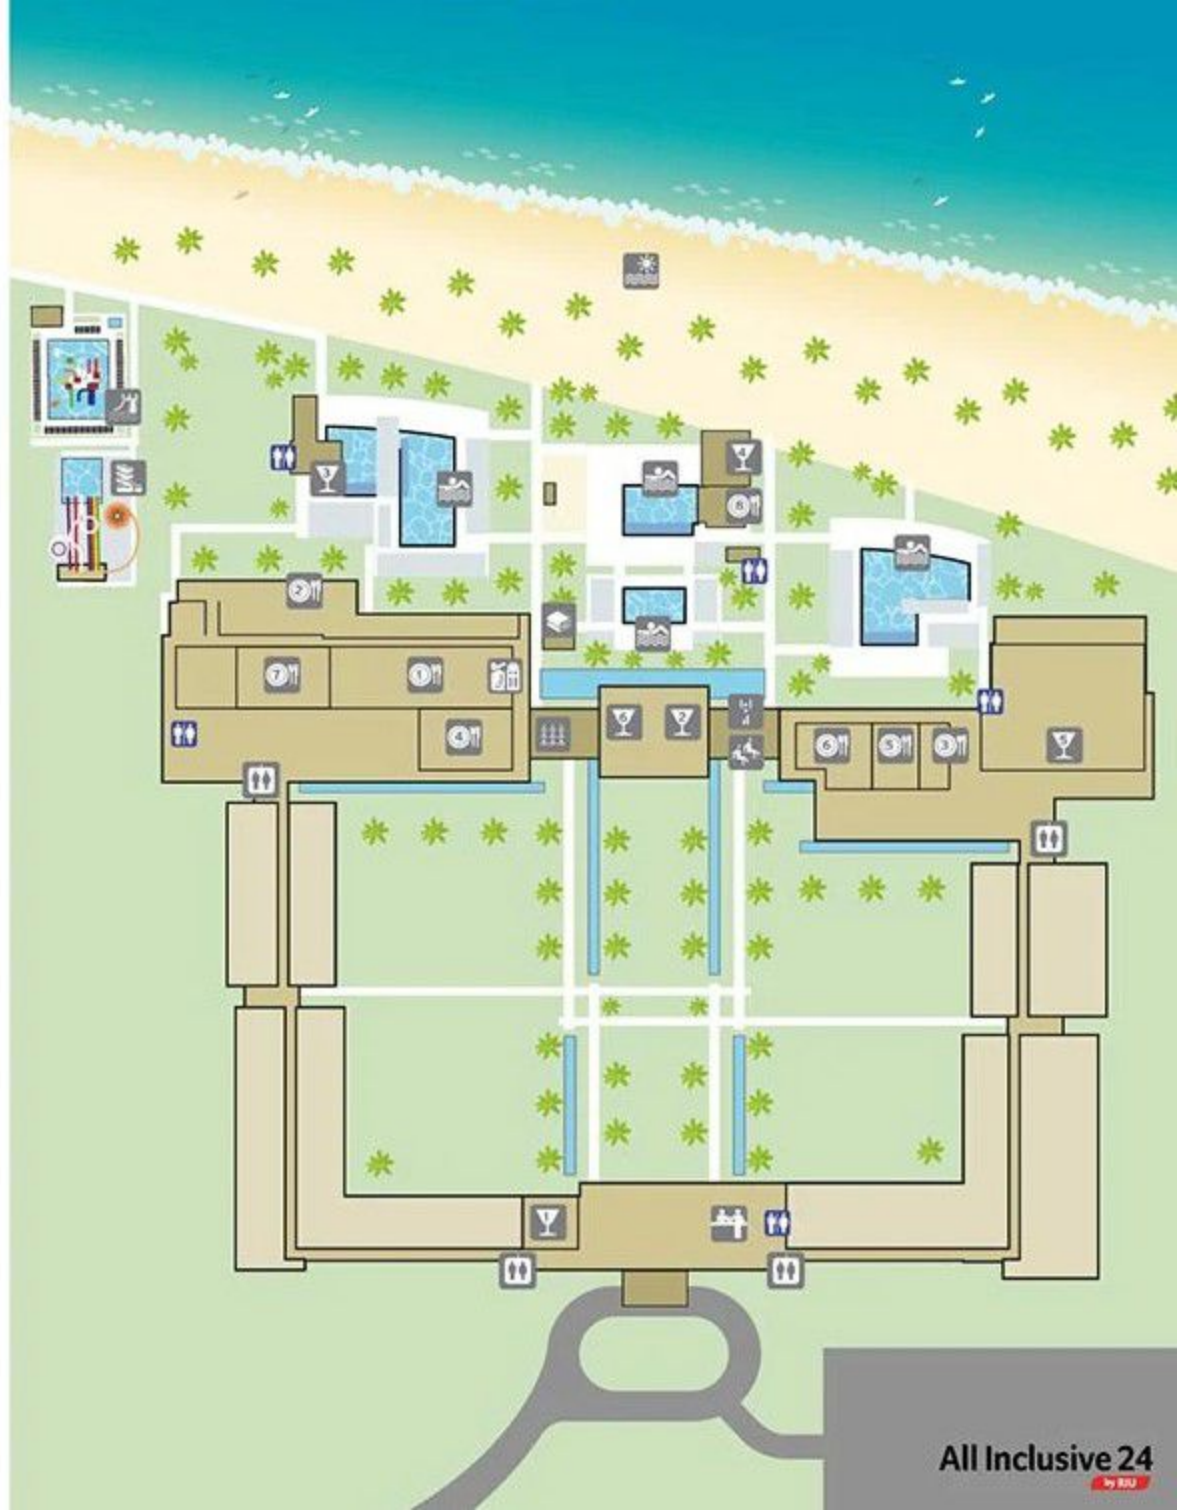

HOTEL RIU PALACE COSTA MUJERES

	Recepción Reception Rezeption		03 Bar Aquático 1 "Tequila"
	01 Restaurante "Spaces" Restaurant		04 Bar Aquático 2 "Mezcal"
	02 Restaurante "Tastes" Restaurant		05 Bar Salon "Caribic"
	03 Restaurante "Krystal" Restaurant		06 Pastelería "Capuchino"
	04 Restaurante "Roma" Restaurant		Piscina Swimming Pool
	05 Restaurante "Japan" Restaurant		Playa Beach
	06 Restaurante "Zarape" Restaurant		Caseta de Toallas Towel Stand
	07 "Buffet"	 	Gym Spa
	08 Restaurante "Pepe's Food" Restaurant		Piscina infantil kids Pool
	01 "Lounge 24"		Tiend Shop Geschäfte
	02 Bar "Square Garden"		Sala de conferencias Conferences Room
	Splash Water World	Lunes cerrado por mantenimiento Closed Monday for maintenance.	

SM 006, Mza 002, Lte 14, Subcondominio Playa,
Condominio Costa Mujeres · 77400 · Cancún · Quintana Roo · México
Tel. (52) 998 868 5600 · palace.costamujeres@riu.com · www.riu.com

All Inclusive 24
by RIU